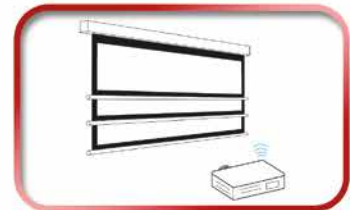

SAKER TAB-TENSION CLR®-S

Ambient & Ceiling Light Rejecting® Projection Screen

Tab-tension design helps maintain a flat projection surface

Internal RF / IR receivers with remotes, 3-Way Wall switch and 5-12 volt wireless projector trigger included

Sliding brackets included for flush wall/ceiling installation

Optional Suspended Ceiling Installation

CineGrey 5D® 1.5 Gain Ceiling Light Rejecting (CLR) Front projection material

5-12 volt wireless trigger capable for synchronized screen operation with the projector's power cycle