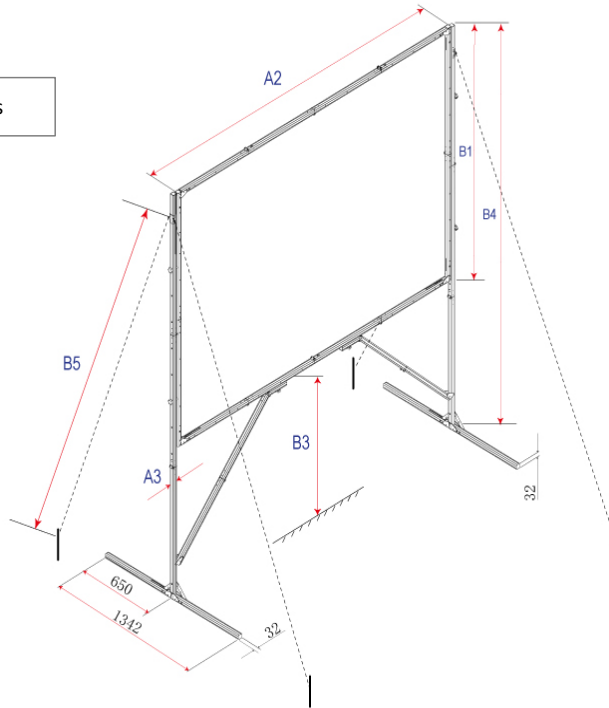

### Yard Master Pro Series Dimensions Table

Model Number	Diag. Size	Aspect Ratio	View Width (A)	Left/ Right Border (A1)	Frame Length (A2)	Frame Width (A3)	View Height (B)	Frame Height (B1)	Top/ Bottom Border (B2)	Bottom of Frame to Ground (B3)	Overall Height (B4)	Rope Length (B5)	Carrying Bag Length (C)	Carrying Bag Height (C1)	Carrying Bag Width (C2)
Unit: Inches															
OMS120H-PRO	120"	16:9	104.7	3.9	112.6	1.3	58.7	66.5	3.9	43.3	109.8	196.9	40.9	14.2	15.0
OMS150H-PRO	150"	16:9	130.7	3.9	138.6	1.3	73.6	81.5	3.9	43.3	124.8	275.6	46.9	15.9	14.2
Unit: mm															
OMS120H-PRO	120"	16:9	2660	100	2860	32	1490	1690	100	1100	2790	5000	1040	360	380
OMS150H-PRO	150"	16:9	3320	100	3520	32	1870	2070	100	1100	3170	7000	1190	405	360

Note: Data error ±1"

The listed measurements are for general reference only. Please contact Elite Screens to verify product design and dimensions before attempting to integrate its products with any structural or furniture modification. Although a manufacturer may offer product advice, it may be taken or disregarded at the integrator's discretion. Elite Screens will not be held responsible or be otherwise liable for faulty installations.

120" Models

150" Models