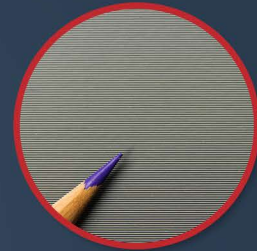

PRO FRAME THIN DARKUST® SERIES

The **Pro Frame Thin DarkUST®** is Elite ProAV's EDGE FREE® ultra-short throw fixed frame screen. It uses our innovative ceiling/ambient light rejecting DarkUST® material which absorbs up to 95% of overhead light. The DarkUST material has a serriform optical surface structure made specifically to negate the washout effect caused by overhead and other off-axis light sources. This technology allows the material to retain image brightness, color saturation and contrast for great performance. The DarkUST® material is designed for use with ultra-short throw table-top configurations without worrying about shadowing the picture when giving a presentation in front of the screen.

Screen Material

- DarkUST® Ceiling Light Rejecting® material absorbs up to 95% of overhead lighting
- 100x contrast improvement over matte white under ambient light room conditions
- Micro-serriform optical structure filters out ambient light for superior picture quality
- Ultra-wide viewing angle allows viewers to spread out while maintaining uniform picture quality
- Active 3D and 4K/8K Ultra HD Ready
- Black backing eliminates light penetration

Design & Installation

- Sleek EDGE FREE® Fixed Frame resembles a flat panel TV
- Lightweight aluminum split-frame design
- Wraparound design maximizes viewing area and reduces overall footprint
- Ultra-thin black bezel trim
- Project within a short distance without shadowing the picture
- Designed for table-top ultra-short throw projectors
- LED backlighting kit included with remote
- Available in diagonal sizes 100" and 120" in 16:9 aspect ratio
- 5-year premium manufacturer's warranty