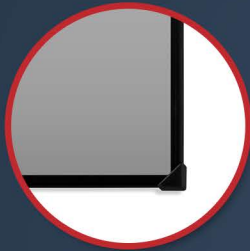

PRO FRAME THIN DARKUST® SERIES

The **Pro Frame Thin DarkUST®** is Elite ProAV's EDGE FREE® ultra-short throw fixed frame screen. It uses our innovative ceiling/ambient light rejecting DarkUST® material which absorbs up to 95% of overhead light. The DarkUST material has a serriform optical surface structure made specifically to negate the washout effect caused by overhead and other off-axis light sources. This technology allows the material to retain image brightness, color saturation and contrast for great performance. The DarkUST® material is designed for use with ultra-short throw table-top configurations without worrying about shadowing the picture when giving a presentation in front of the screen.

Screen Material

- DarkUST® Ceiling Light Rejecting® material absorbs up to 95% of overhead lighting
- 100x contrast improvement over matte white under ambient light room conditions
- Micro-serriform optical structure filters out ambient light for superior picture quality
- Ultra-wide viewing angle allows viewers to spread out while maintaining uniform picture quality
- Active 3D and 4K/8K Ultra HD Ready
- Black backing eliminates light penetration

Design & Installation

- Sleek EDGE FREE® Fixed Frame resembles a flat panel TV
- Lightweight aluminum split-frame design
- Wraparound design maximizes viewing area and reduces overall footprint
- Ultra-thin black bezel trim
- Project within a short distance without shadowing the picture
- Designed for table-top ultra-short throw projectors
- LED backlighting kit included with remote
- Available in diagonal sizes 100" and 120" in 16:9 aspect ratio
- 5-year premium manufacturer's warranty